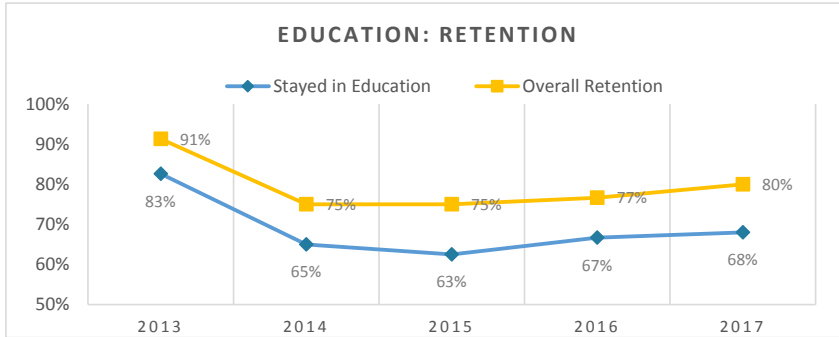

Klipsch Educators College (Undergraduate)

Retention Rate 80%

The most recent retention rate for undergraduate students in the Klipsch Educators College was 80% (based on the 2017 first-time full-time cohort). The average retention rate for all students was 77%.

The most recent in-school retention rate for undergraduate students in the Klipsch Educators College was 68%, compared to 67% during the prior cohort.

Avg. Degree Completion Rate at 6 years 59%

Based on the last three cohorts of first-time full-time students who entered with a declared major in Education, 59% completed a degree at Marian University in 6 years. On average, 55% of all students who began as first-time full-time students in the last three years completed their degree at Marian in 6 years.